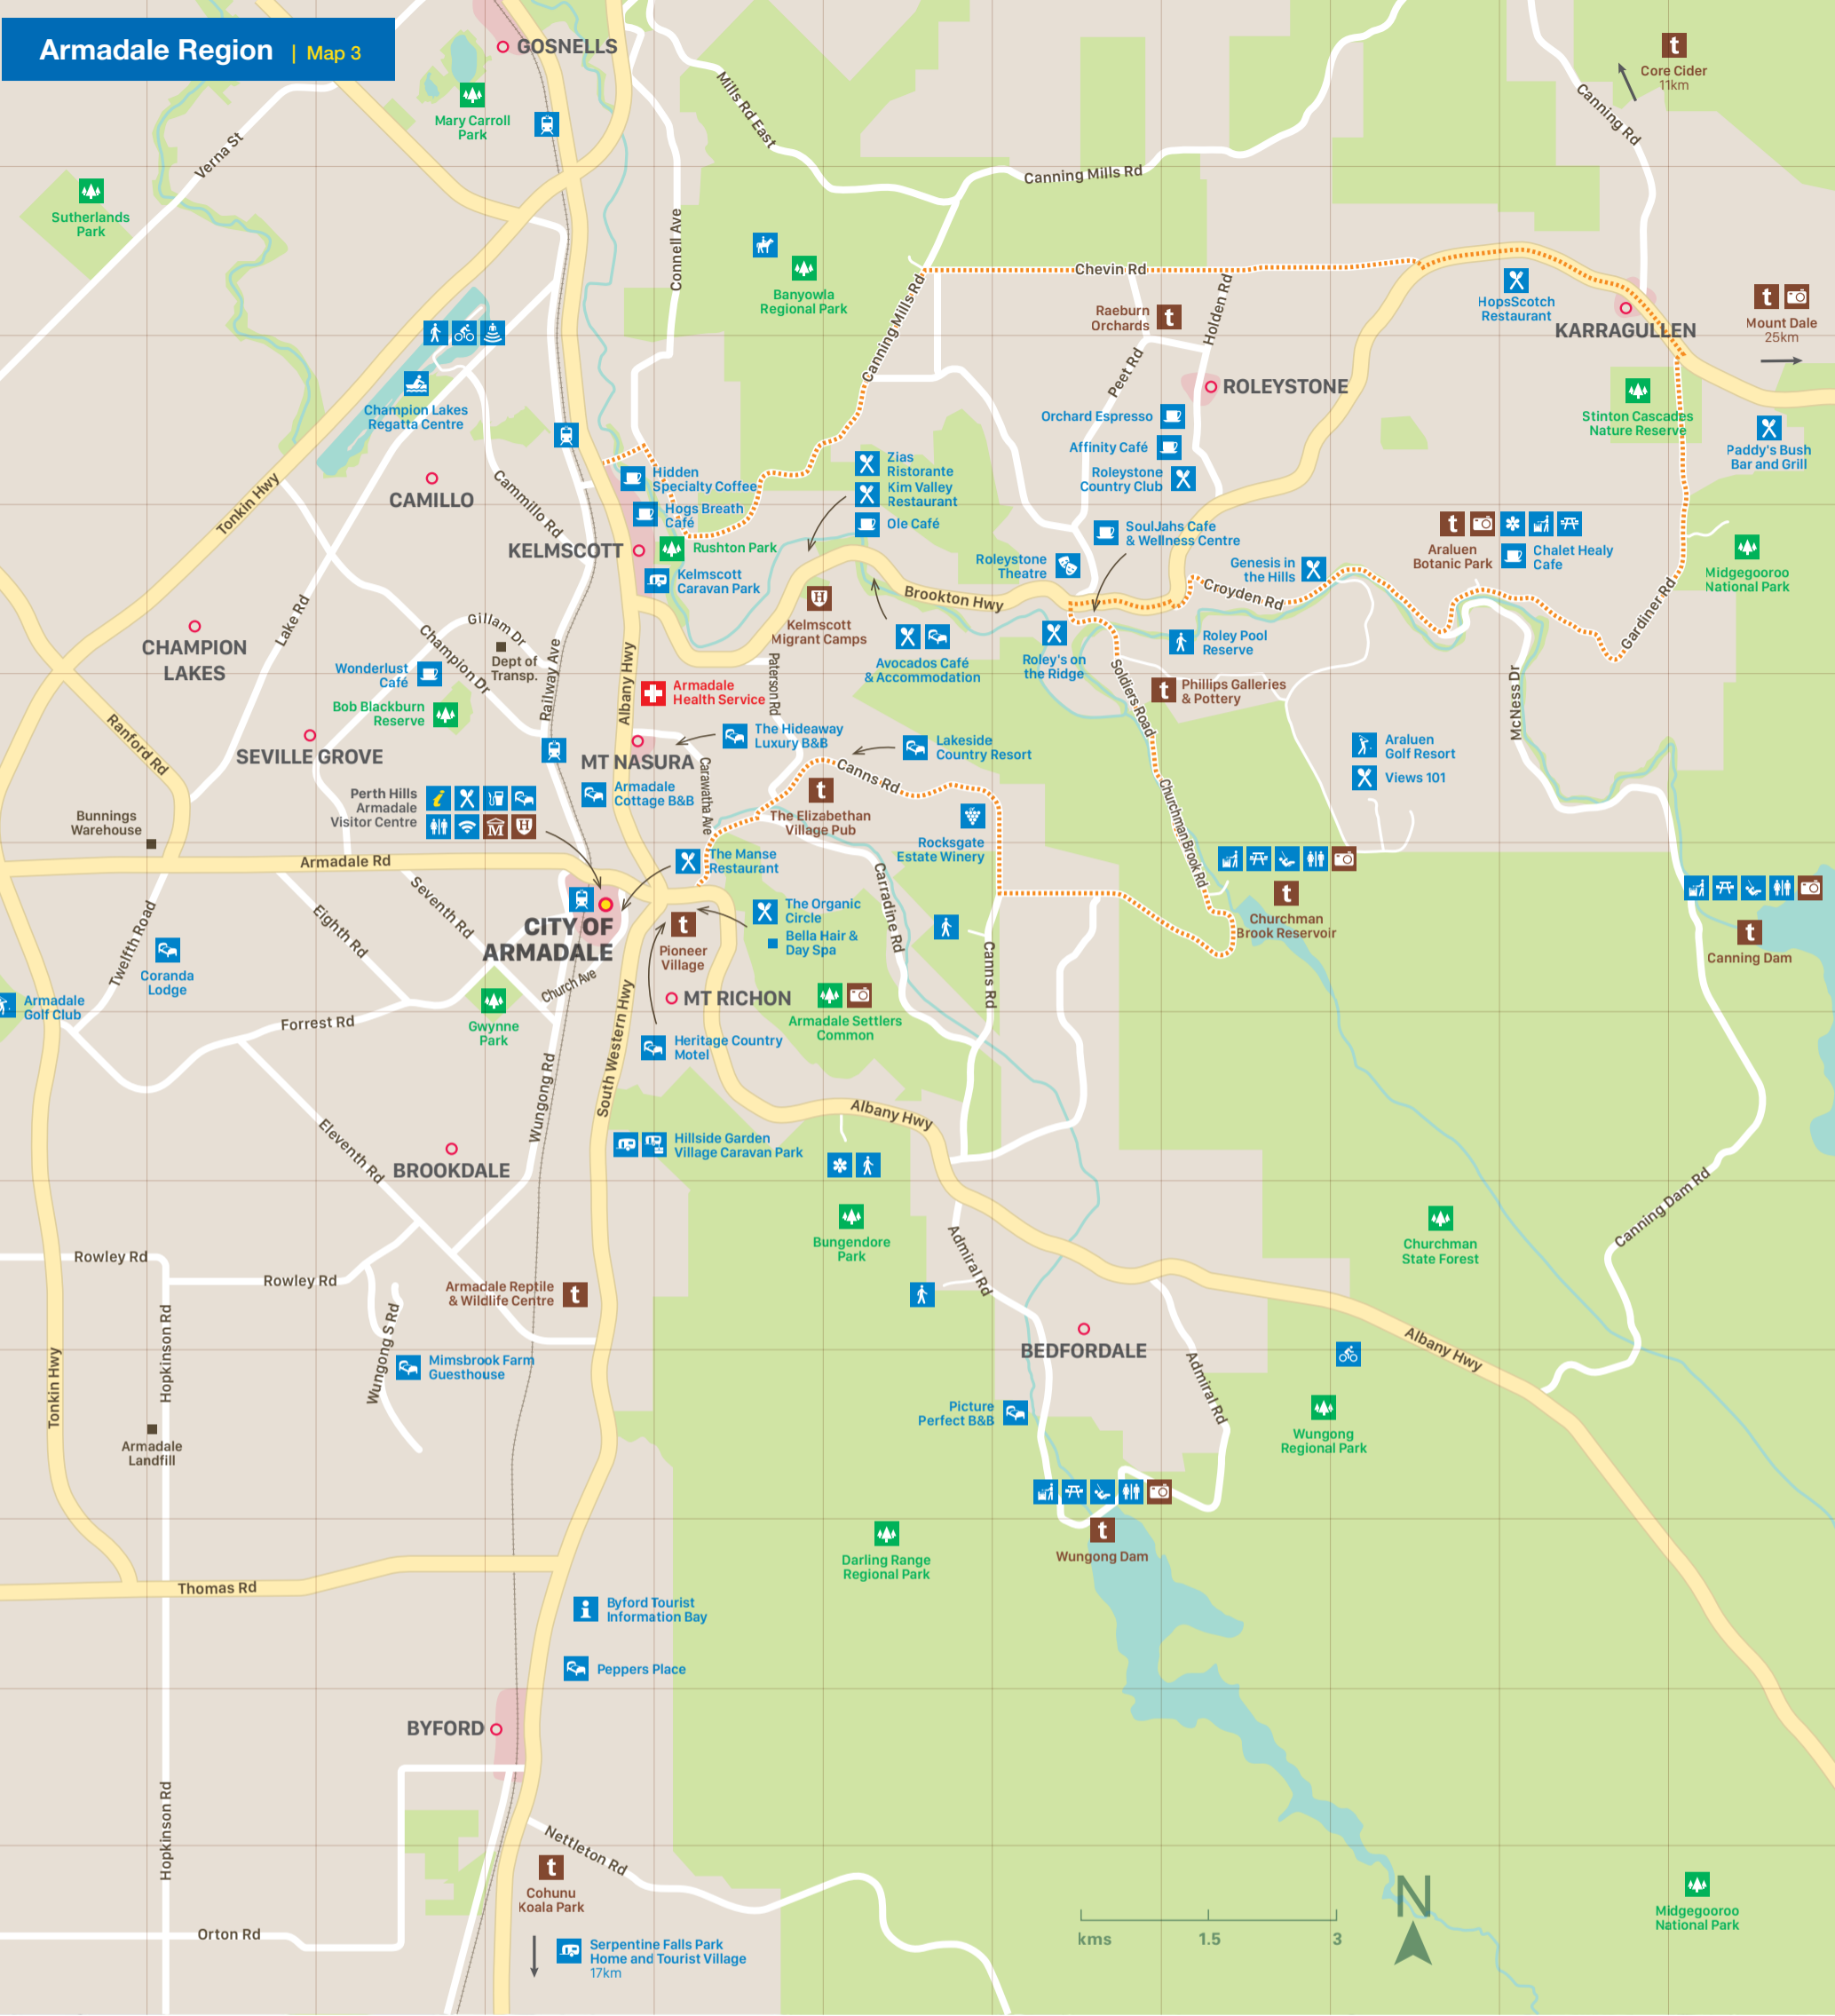

T: (08) 9394 5410
visitarmadale.com.au

Legend

- Visitor Centre
- Public Toilet
- Accessible Toilet
- Public Phone
- Medical Centre
- Defibrillator
- Car Parking
- Petrol Station
- ATM
- Police Station
- Restaurant
- Bus Station
- Train Station
- Taxi Rank
- Shopping
- Post Office
- Amphitheatre
- Court House
- Church
- Picnic Area
- Playground
- Skate Park
- Walk Trail
- Museum
- Historic Site
- Monument
- Shopping Area
- Walk Path
- Major Road
- Road

Share your moment!

#visitarmadale Share pics, videos and thoughts during your stay via social media.

- visitarmadale
- @visitarmadale
- Armadale Visitor Centre

Legend

- Visitor Centre
- Information Bay
- Public Toilet
- Hospital
- Train Station
- Caravan Park
- RV Dump Point
- Petrol Station
- Accommodation
- Restaurant
- Café
- Winery
- Amphitheatre
- Theatre
- Regatta Centre
- Golf Course
- Horse Riding
- Walk Trail
- Bike Trail
- Picnic Area
- Barbecue
- Playground
- Botanic Park
- National Park
- Tourist Attraction
- Museum
- Historic Site
- Photo Opportunity
- Major Road
- Road
- Scenic Drive
- Dam / Brook
- Reserve / Park

Driving Distance (km) Distance by road from Perth Hills Armadale Visitor Centre.

Armadale Region	Map	Km	Outside Region	Map	Km
Araluen Botanic Park	3, I4	13	Fremantle	2, H8	32
Armadale Reptile Centre	3, D8	3	Jarrahdale	2, J10	25
Bungendore Regional Park	3, F8	5	Jarrahdale PO & General Store	2, J10	25
Canning Dam	3, K6	17	Mandurah	2, H11	61
Champion Lake Regatta Centre	3, C3	8	Mundaring	2, K7	47
Churchman Brook Dam	3, H6	8	Mundijong	2, J9	17
Cohunu Koala Park	3, D12	11	Mt Dale	3, K2	42
Karragullen	3, J2	16	Perth CBD	2, I7	38
Roley Pool Reserve	3, H4	12	Perth International Airport	2, J7	26
Settlers Common Walk Trails	3, F6	1	Perth Hills Kalamunda	2, J7	26
Wungong Reserve & Gorge Trail	3, G10	9	Rockingham	2, H9	38
			Serpentine	2, J10	26
			Serpentine Dam	2, J10	34
			Serpentine Falls	2, J10	27
			Sullivan's Rock	2, K10	37