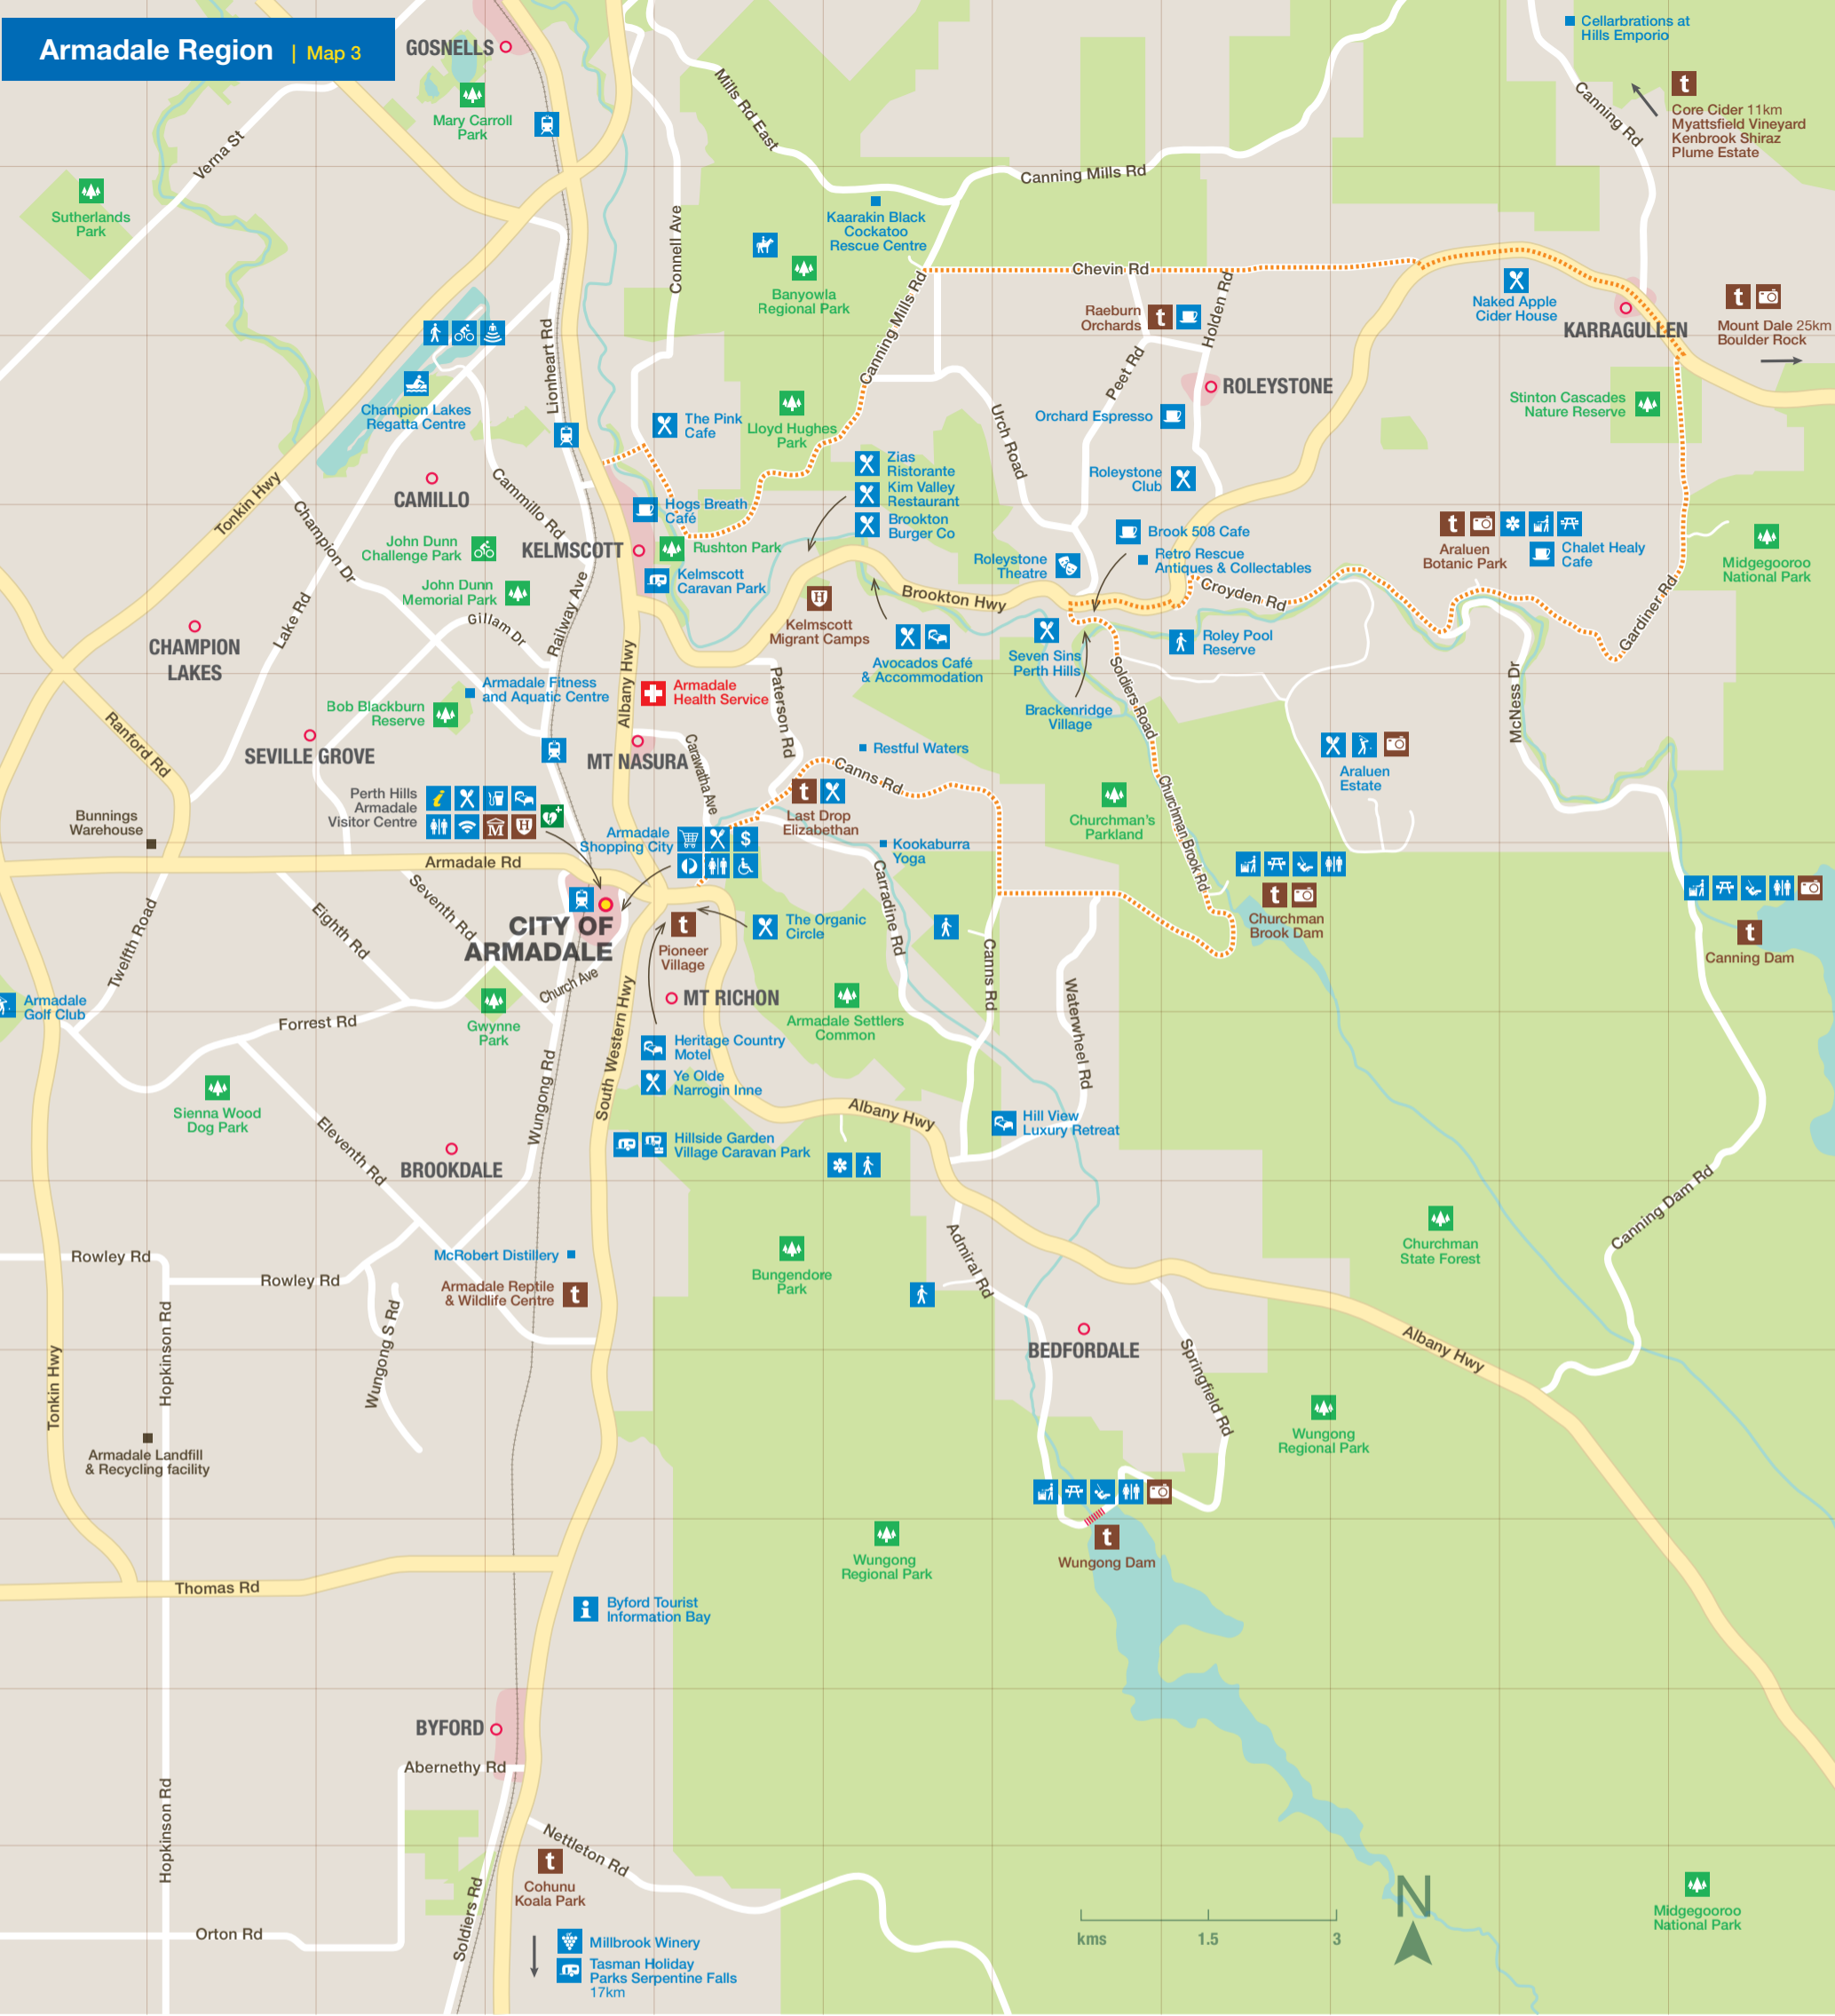

EXPERIENCE
**PERTH
 HILLS**
 ARMADALE

Driving Distance (km)	Armadale	Perth	Fremantle	Rockingham	Mandurah	Serpentine	Jarrahdale	Midland	Kalamunda	Mundaring	Joondalup
Armadale	-	35	31	38	62	26	21	33	28	48	62
Perth	35	-	23	48	72	65	61	18	29	35	27
Fremantle	31	23	-	31	68	61	57	43	39	56	48
Rockingham	38	48	31	-	40	40	37	55	51	67	63
Mandurah	62	72	68	40	-	37	47	88	85	99	97
Serpentine	26	65	61	40	37	-	12	61	52	73	90
Jarrahdale	21	61	57	37	47	12	-	56	47	68	83
Midland	33	18	43	55	88	61	56	-	15	17	36
Kalamunda	28	29	39	51	85	52	47	15	-	25	52
Mundaring	48	35	56	67	99	73	68	17	25	-	53
Joondalup	62	27	48	63	97	90	83	36	52	53	-

Legend

- Visitor Centre
- Information Bay
- Public Toilet
- Hospital
- Train Station
- Caravan Park
- RV Dump Point
- Petrol Station
- Accommodation
- Restaurant
- Café
- Winery
- Amphitheatre
- Theatre
- Regatta Centre
- Golf Course
- Horse Riding
- Walk Trail
- Bike Trail
- Picnic Area
- Barbecue
- Playground
- Botanic Park
- National Park
- Tourist Attraction
- Museum
- Historic Site
- Photo Opportunity
- Major Road
- Road
- Scenic Drive
- Dam / Brook
- Reserve / Park

Driving Distance (km) Distance by road from Perth Hills Armadale Visitor Centre.

Armadale Region	Map	Km	Outside Region	Map	Km
Araluen Botanic Park	3, I4	13	Fremantle	2, H8	32
Armadale Reptile Centre	3, D8	3	Jarrahdale	2, J10	25
Bungendore Regional Park	3, F8	5	Jarrahdale PO & General Store	2, J10	25
Canning Dam	3, K6	17	Mandurah	2, H11	61
Champion Lake Regatta Centre	3, C3	8	Mundaring	2, K7	47
Churchman Brook Dam	3, H6	8	Mundijong	2, J9	17
Cohunu Koala Park	3, D12	11	Mt Dale	3, K2	42
Karragullen	3, J2	16	Perth CBD	2, I7	38
Roley Pool Reserve	3, H4	12	Perth International Airport	2, J7	26
Settlers Common Walk Trails	3, F6	1	Perth Hills Kalamunda	2, J7	26
Wungong Reserve & Gorge Trail	3, G10	9	Rockingham	2, H9	38
			Serpentine	2, J10	26
			Serpentine Dam	2, J10	34
			Serpentine Falls	2, J10	27
			Sullivan's Rock	2, K10	37